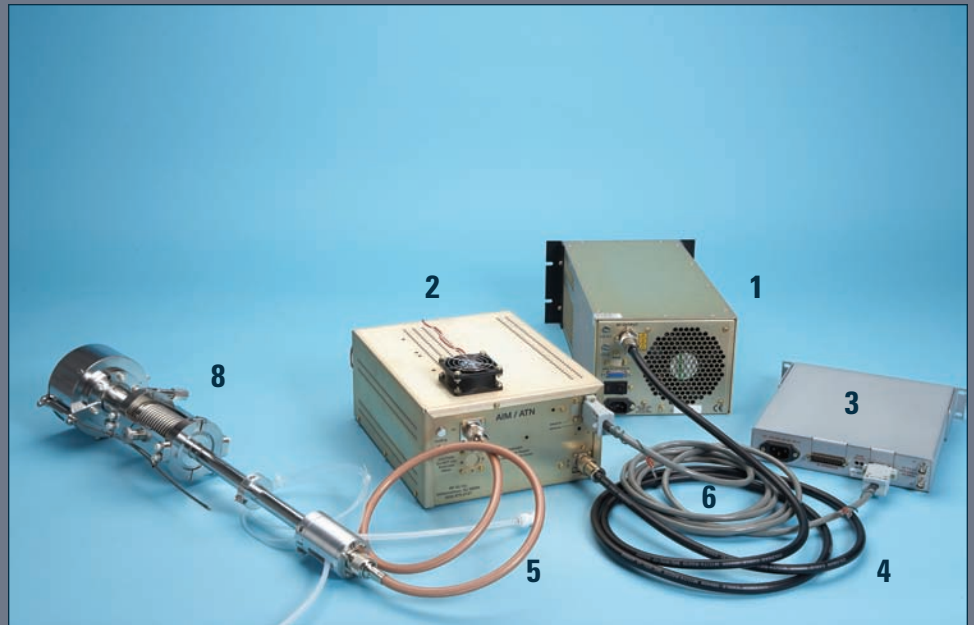

Left: Unassembled Source Hookup

Right: Completed Source Hookup showing how it assembled upon receiving your new RFVII Inc. Equipment.

PARTS LIST

- | | | |
|---|---|---|
| 1. RF Generator (Priced Per Model) | 4. RF Cable from RF Generator to Tuner (Priced Per Type/Length) | 6. Controller to Tuner Cable (Included in Auto-Tuner Price) |
| 2. Tuner (Priced Per Model) | | 7. Line Cords for 120 Vac (Included in Price) |
| 3. Auto-Tuner Controller (Included in price with Tuner Model) | 5. RF Cable from Tuner to Source (Priced Per Length/Connector Type) | 8. Plasma Source |